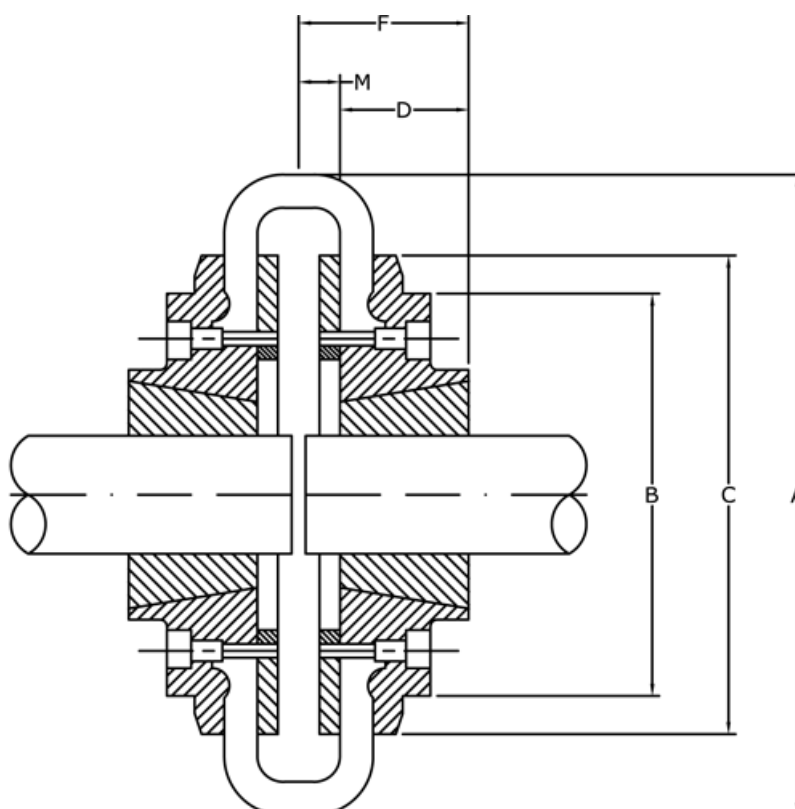

Data Sheet

Article number: 3305060H

Description: Taper flange for tire coupling size 60
for taperbush 1610 ext. mounting

Measures

A	= 165
B	= 103
C	= 124.5
D	= 25
F	= 41.5
For taper bush	= 1610
M	= 16.5
Max. bore mm	= 42

Weight (kg) = 2.10